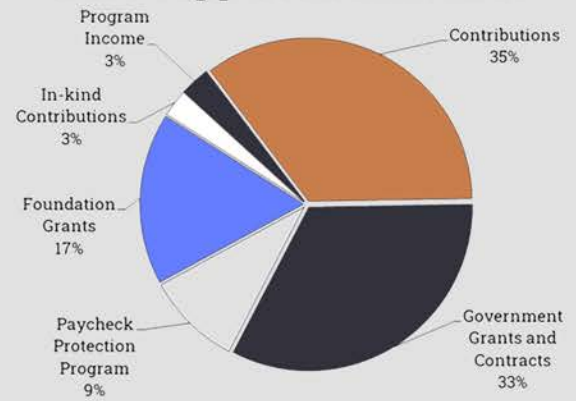

Financial Summary

STATEMENT OF FINANCIAL POSITION

Assets	2020	2021
Cash & Cash Equivalents	$369,253	$464,190
Other Assets	$80,190	$62,589
Fixed Assets	$8,001	$4,800
	$457,445	$531,579
Liabilities		
Accounts Payable	$58,792	$33,702
Accrued Expenses	$48,091	$45,332
Deferred Revenue & Other	$49,084	$93,094
	$155,967	$172,128
Net Assets		
Unrestricted Funds	$173,760	$191,481
Donor Restricted Funds	$130,718	$167,969
	$304,478	$359,451
Total Liabilities & Net Assets	$457,445	$531,579

STATEMENT OF ACTIVITIES

Revenue	2020	2021
Contributions	$426,899	$271,399
Government Grants and Contracts	$401,533	$303,765
Paycheck Protection Program	$115,105	$0
Foundation Grants	$206,768	$174,750
In-kind Contributions	$33,445	$28,076
Program Income	$34,932	$182,339
Rental Income	$0	$21,791
Other Income	$1,061	$2,529
	$1,219,743	$984,648
Expenses		
Programs	$483,456	$493,422
Management and General	$248,294	$184,248
Fundraising	$81,145	$131,029
Coldwater Feasibility Work	$292,702	$116,375
	$1,105,597	$925,015
Change in Net Assets	$114,147	$59,573

2020 Support and Revenue