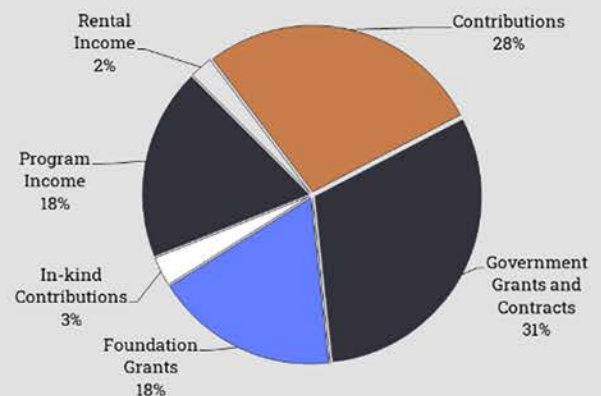

2021 Support and Revenue