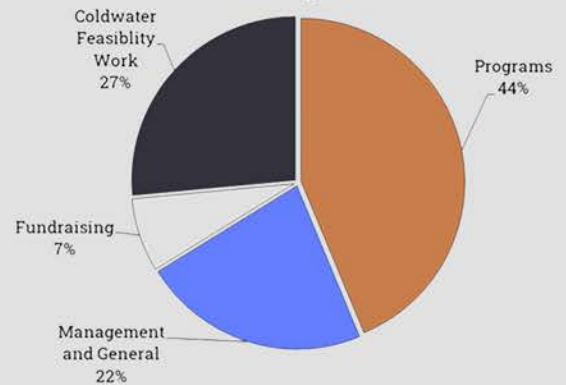

2020 Expenses