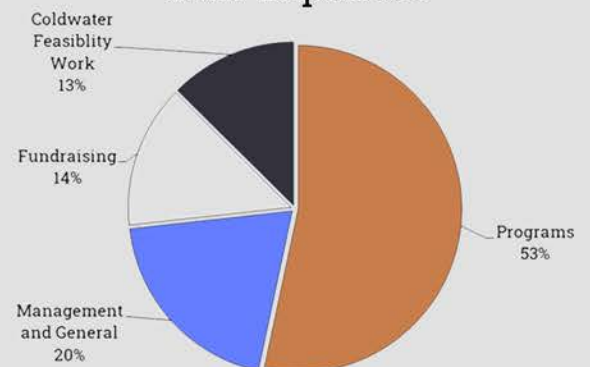

2020 Support and Revenue

2020 Expenses

2021 Support and Revenue

2021 Expenses

Platinum
Transparency
2022

Candid.

MSHI is committed to accountability, transparency and excellence.